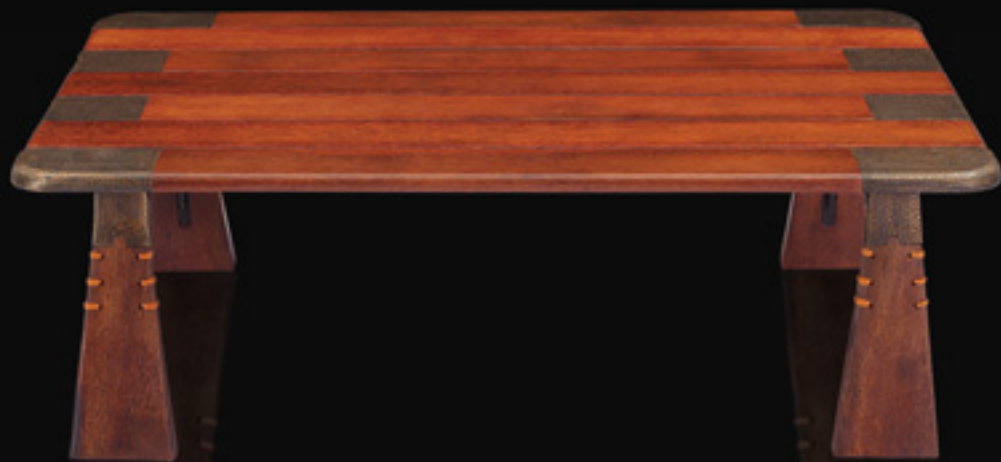

Verité is the first design concept of the Masters Collection: Cast bronze and beautifully-sanded Palmwood®. Inspired by the treasures of Ancient Egypt. Exceptional natural materials are sourced from around the world. Bronze from Egypt. Palmwood from Fiji. Thick full-grain leather from Italy. Feather down and latex from New Zealand. The floating seat platform has the same design as used in luxury cars.

5. *Versace* CLOVER LEAF TABLE

*Vérité*

· MASTERS COLLECTION ·

6. *Vérité* ROCKET TABLE

7. *Vérité* COFFEE TABLE

*Scarlatt*

· MASTERS COLLECTION ·

9. *Scarlatt* SOFA

10. *Versate* PRESIDENTIAL CHAIR

11. *Vérité* DINING TABLE

12. *Vérité* DINING CHAIR

*Vérité*

· MASTERS COLLECTION ·

LIVING

13. MENDI

HQ Black leather and  
white sheepskin